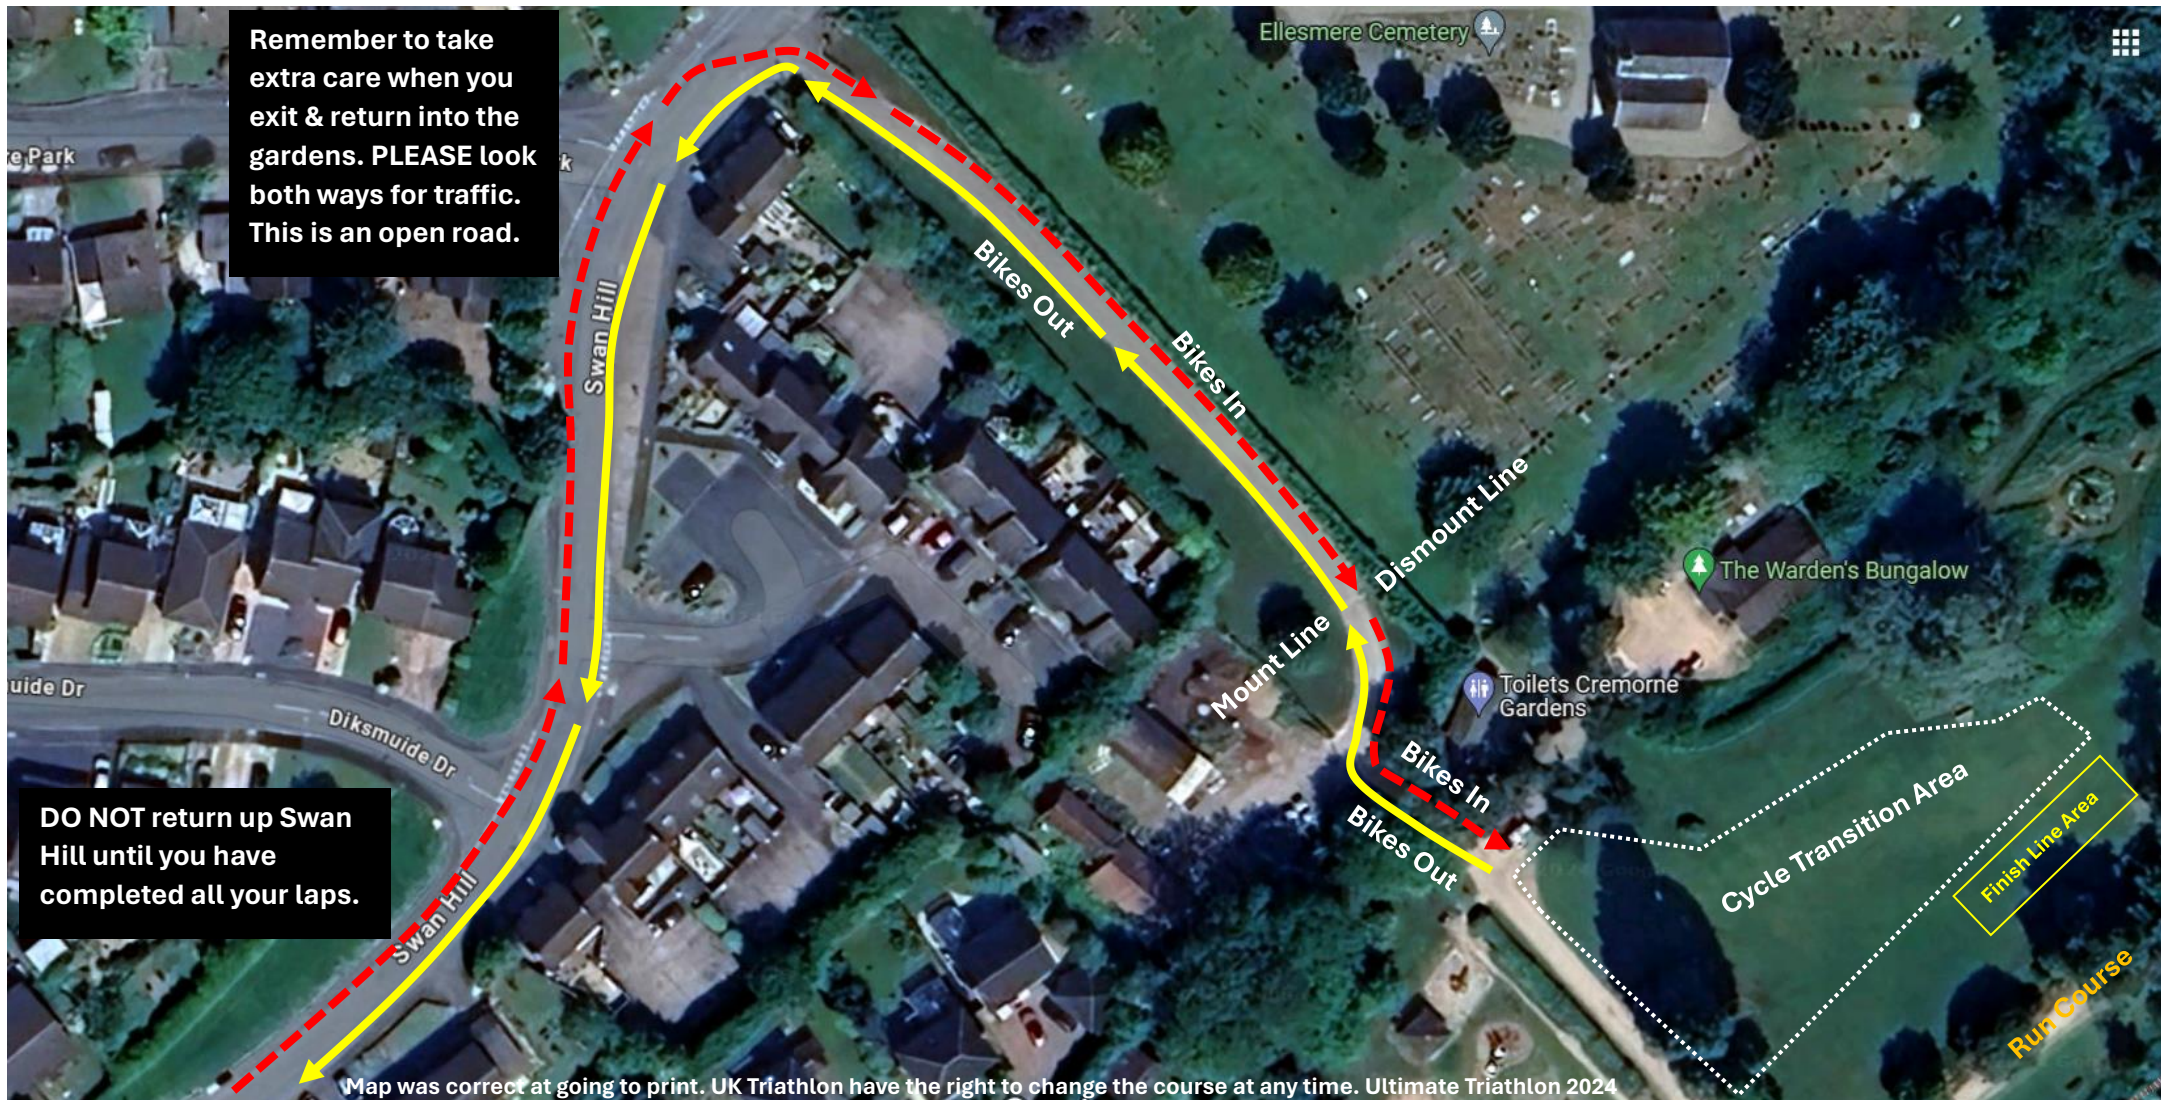

Bike Out & Bike In for the Ultimate, Ultimate Half, Olympic & Sprint Triathlon

Remember to take extra care when you exit & return into the gardens. PLEASE look both ways for traffic. This is an open road.

DO NOT return up Swan Hill until you have completed all your laps.

Map was correct at going to print. UK Triathlon have the right to change the course at any time. Ultimate Triathlon 2024