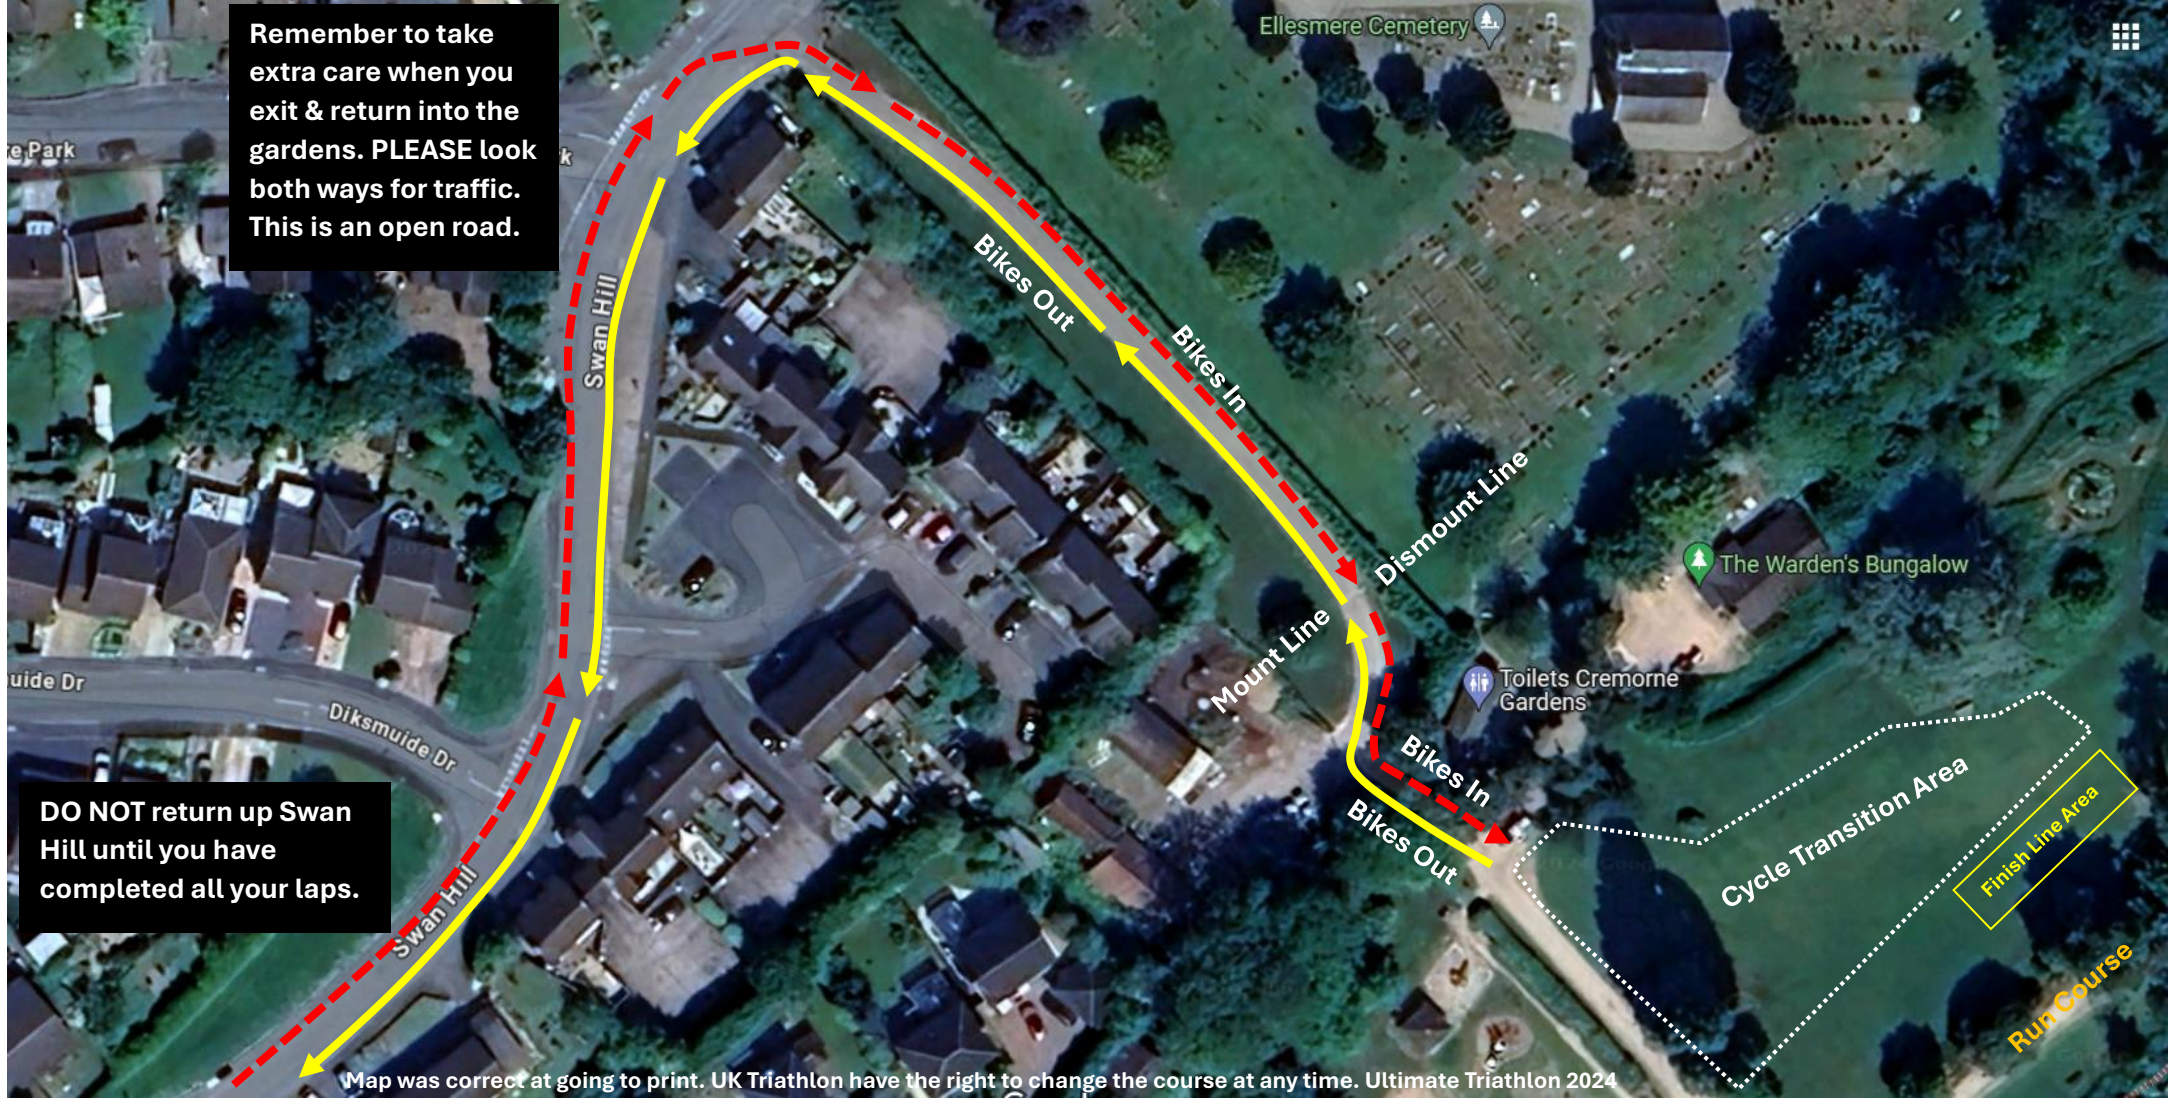

Bike Out & Bike In for the Ultimate, Ultimate Half & Ultimate Quarter Triathlon

Remember to take extra care when you exit & return into the gardens. PLEASE look both ways for traffic. This is an open road.

DO NOT return up Swan Hill until you have completed all your laps.

Map was correct at going to print. UK Triathlon have the right to change the course at any time. Ultimate Triathlon 2024