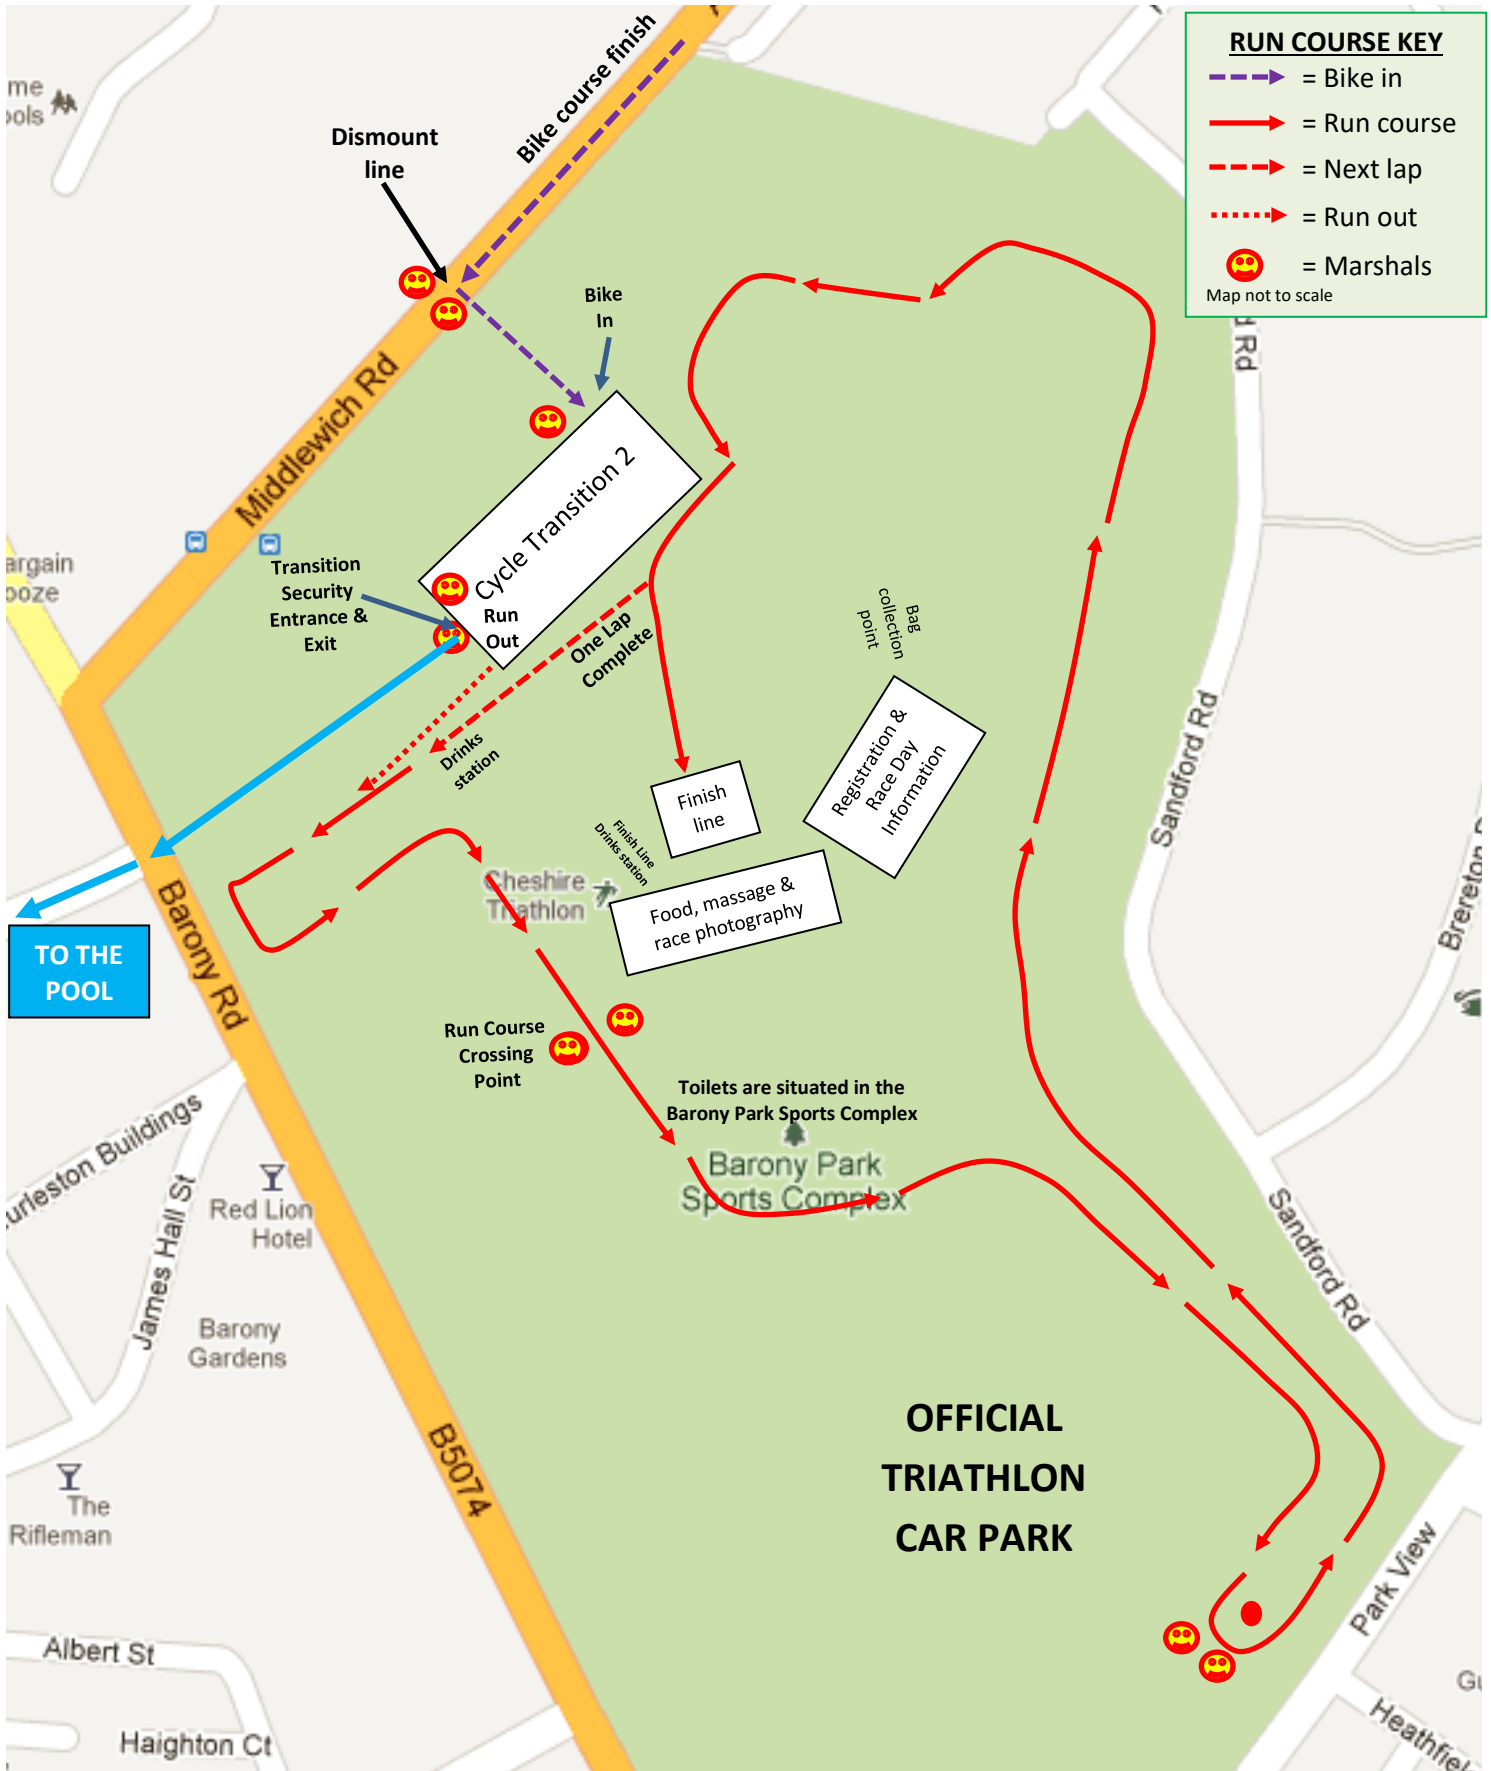

Run Course & Event Arena (Barony Park, Nantwich)

Run Course Information

- | | | |
|-----------------------------|----------|---|
| ❖ One lap of the run course | | = 1.25km - The run course is on short compact grass & very flat |
| ❖ Sprint & Relay | x 4 laps | = 5km |
| ❖ Super Sprint & Fun | x 2 laps | = 2.5km |