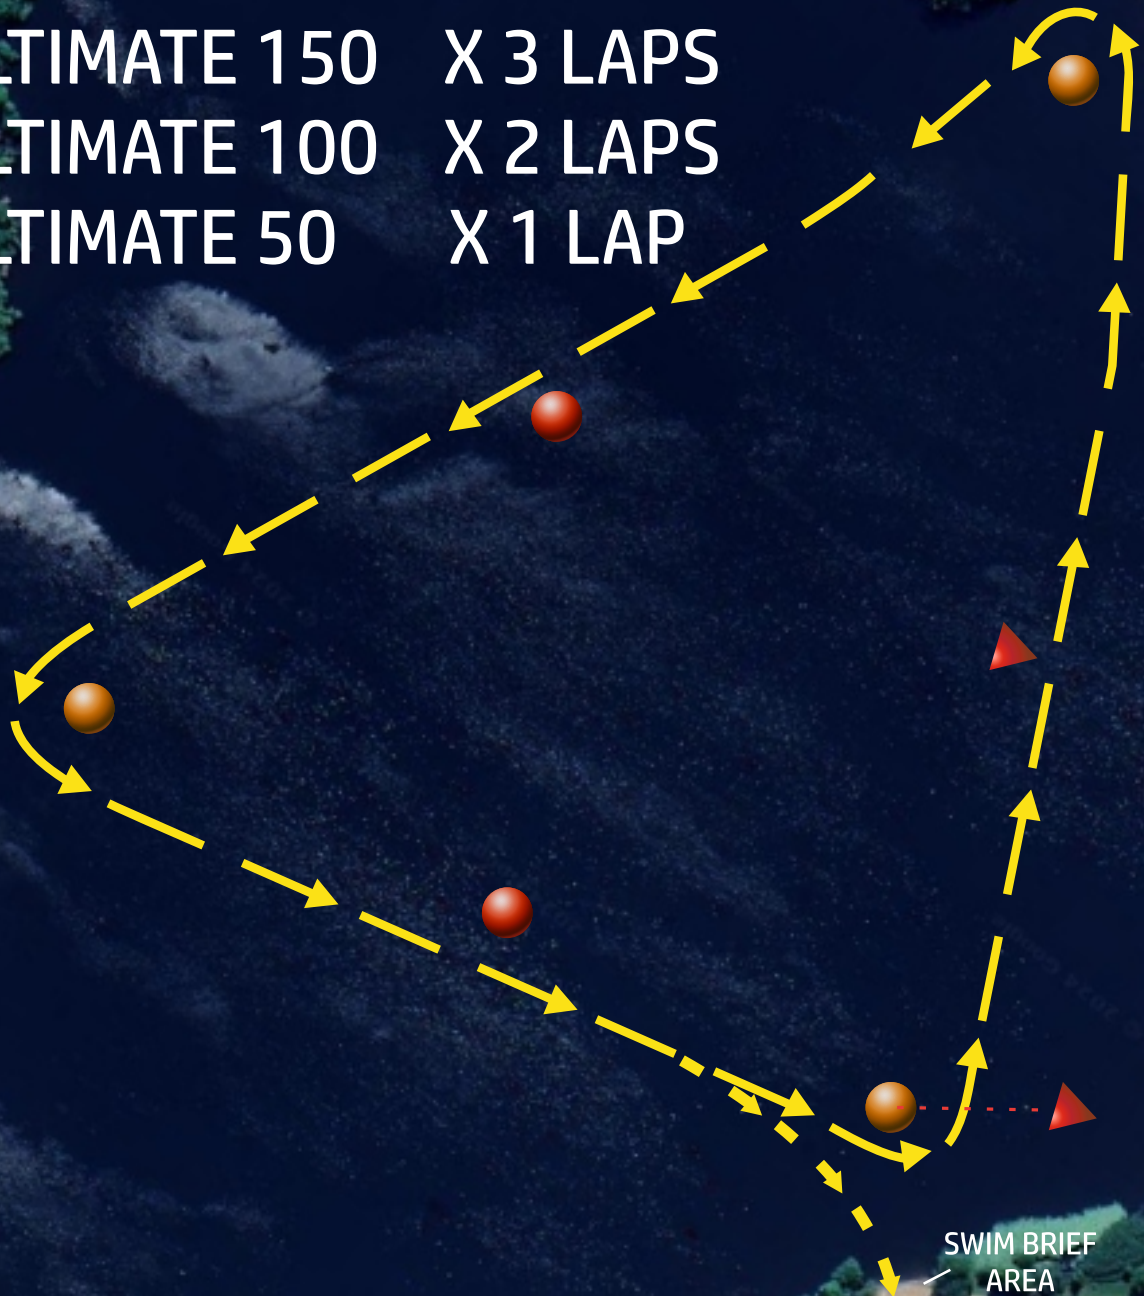

# UK ULTIMATE SWIM COURSE

ULTIMATE 150 X 3 LAPS  
ULTIMATE 100 X 2 LAPS  
ULTIMATE 50 X 1 LAP

ONE LAP = 1km