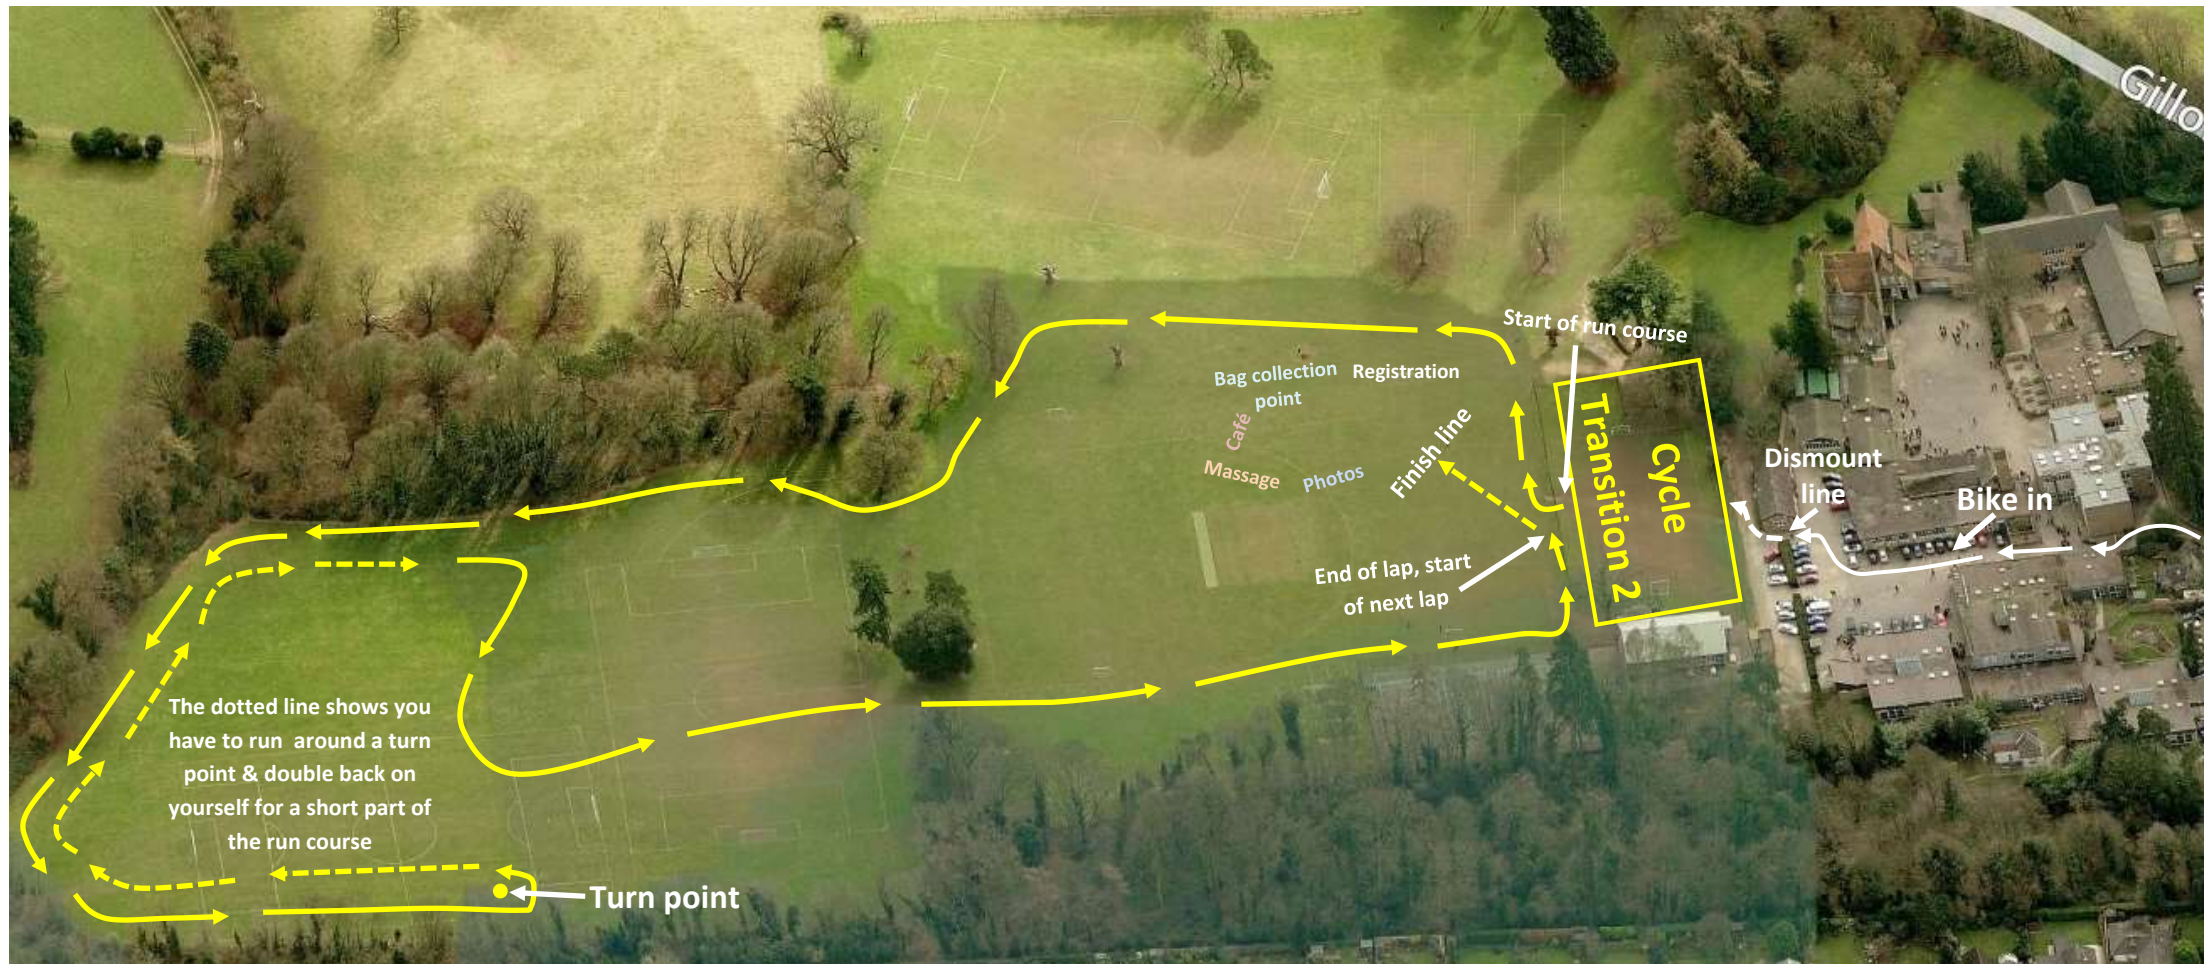

Henley - Run Course

Run Course information

- One lap of the run course = 1.25k
- Sprint & Relay x 4 laps = 5k
- Super Sprint, Fun & Pink Wave x 2 laps = 2.5k
- The whole of the run course will be post and taped.
- The whole of the run course is on good grass and is mainly flat.