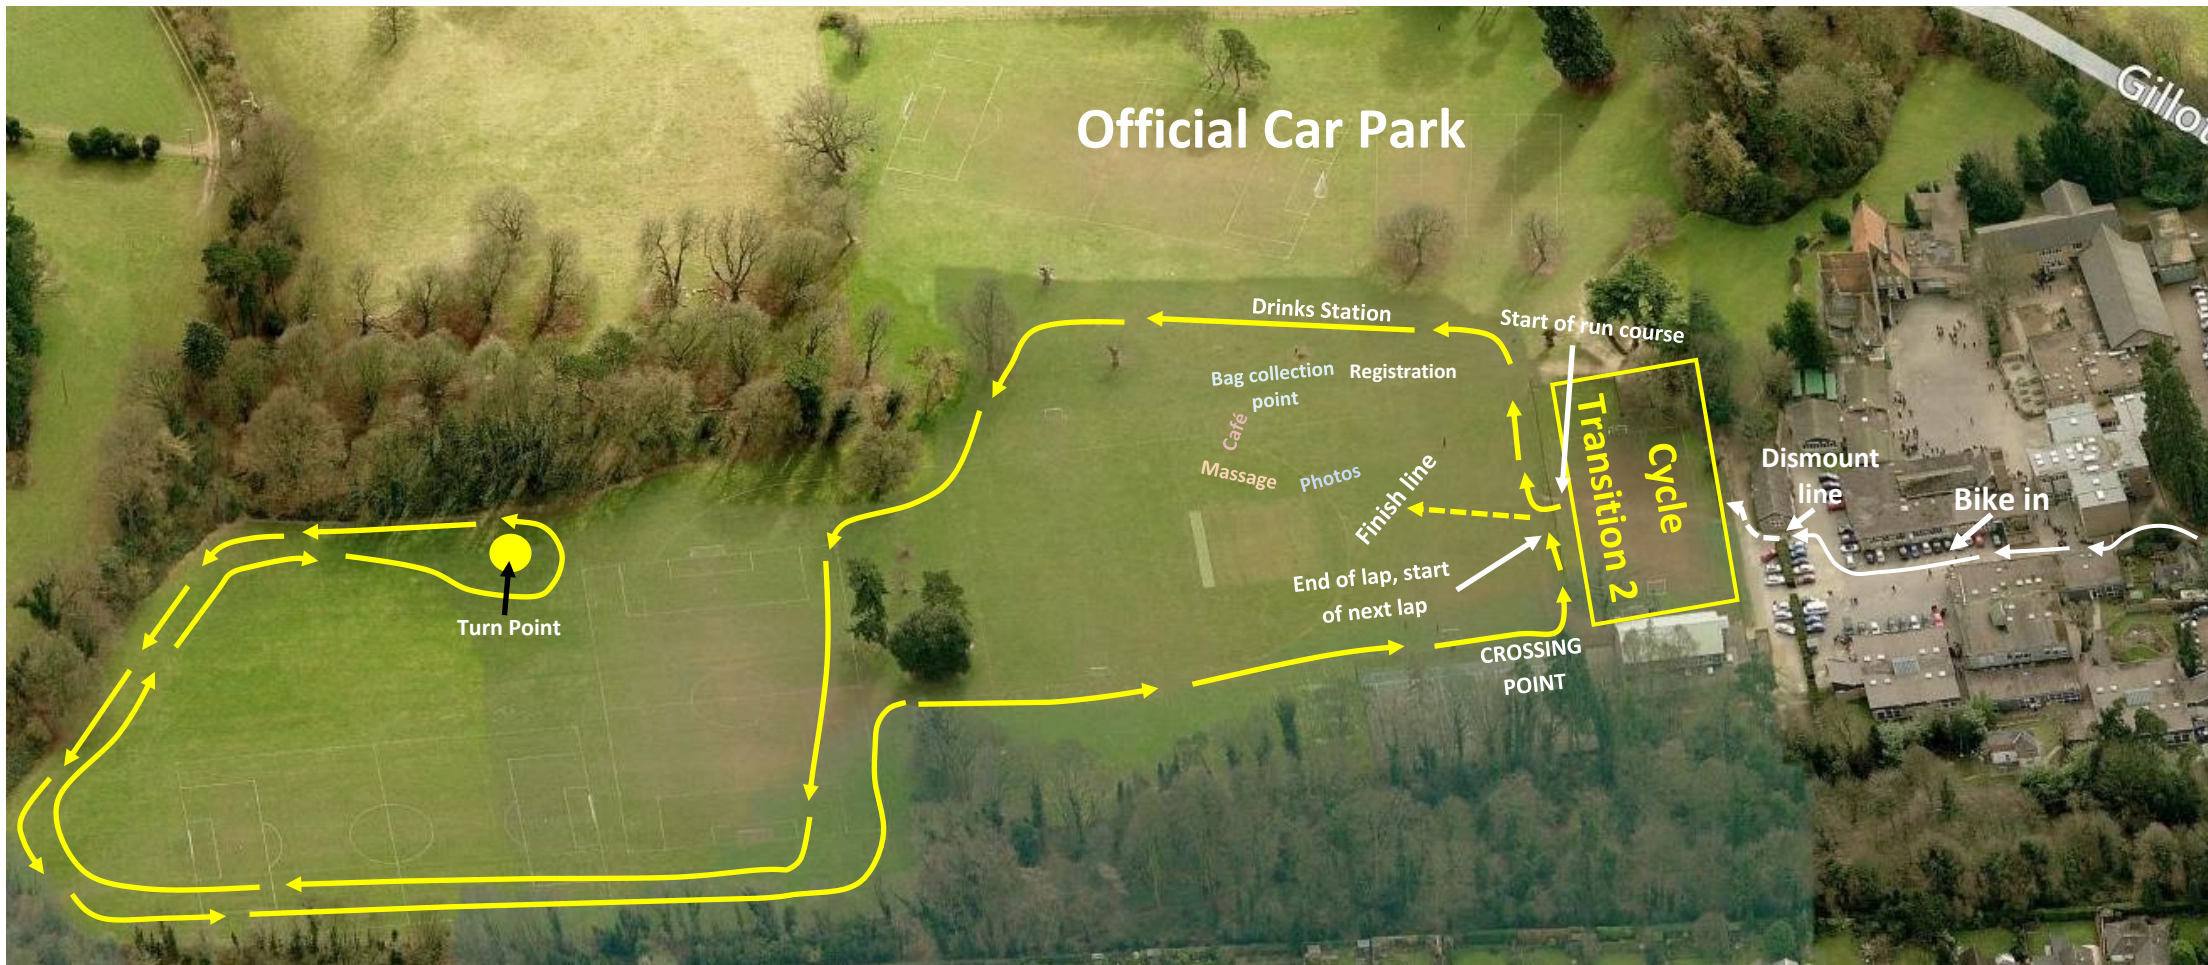

Henley - Run Course

Run Course information

- One lap of the run course = 1.25k
- Sprint & Relay x 4 laps = 5k
- Super Sprint, Fun & Pink Wave x 2 laps = 2.5k
- The whole of the run course will be post and taped.
- The whole of the run course is on good surface grass.