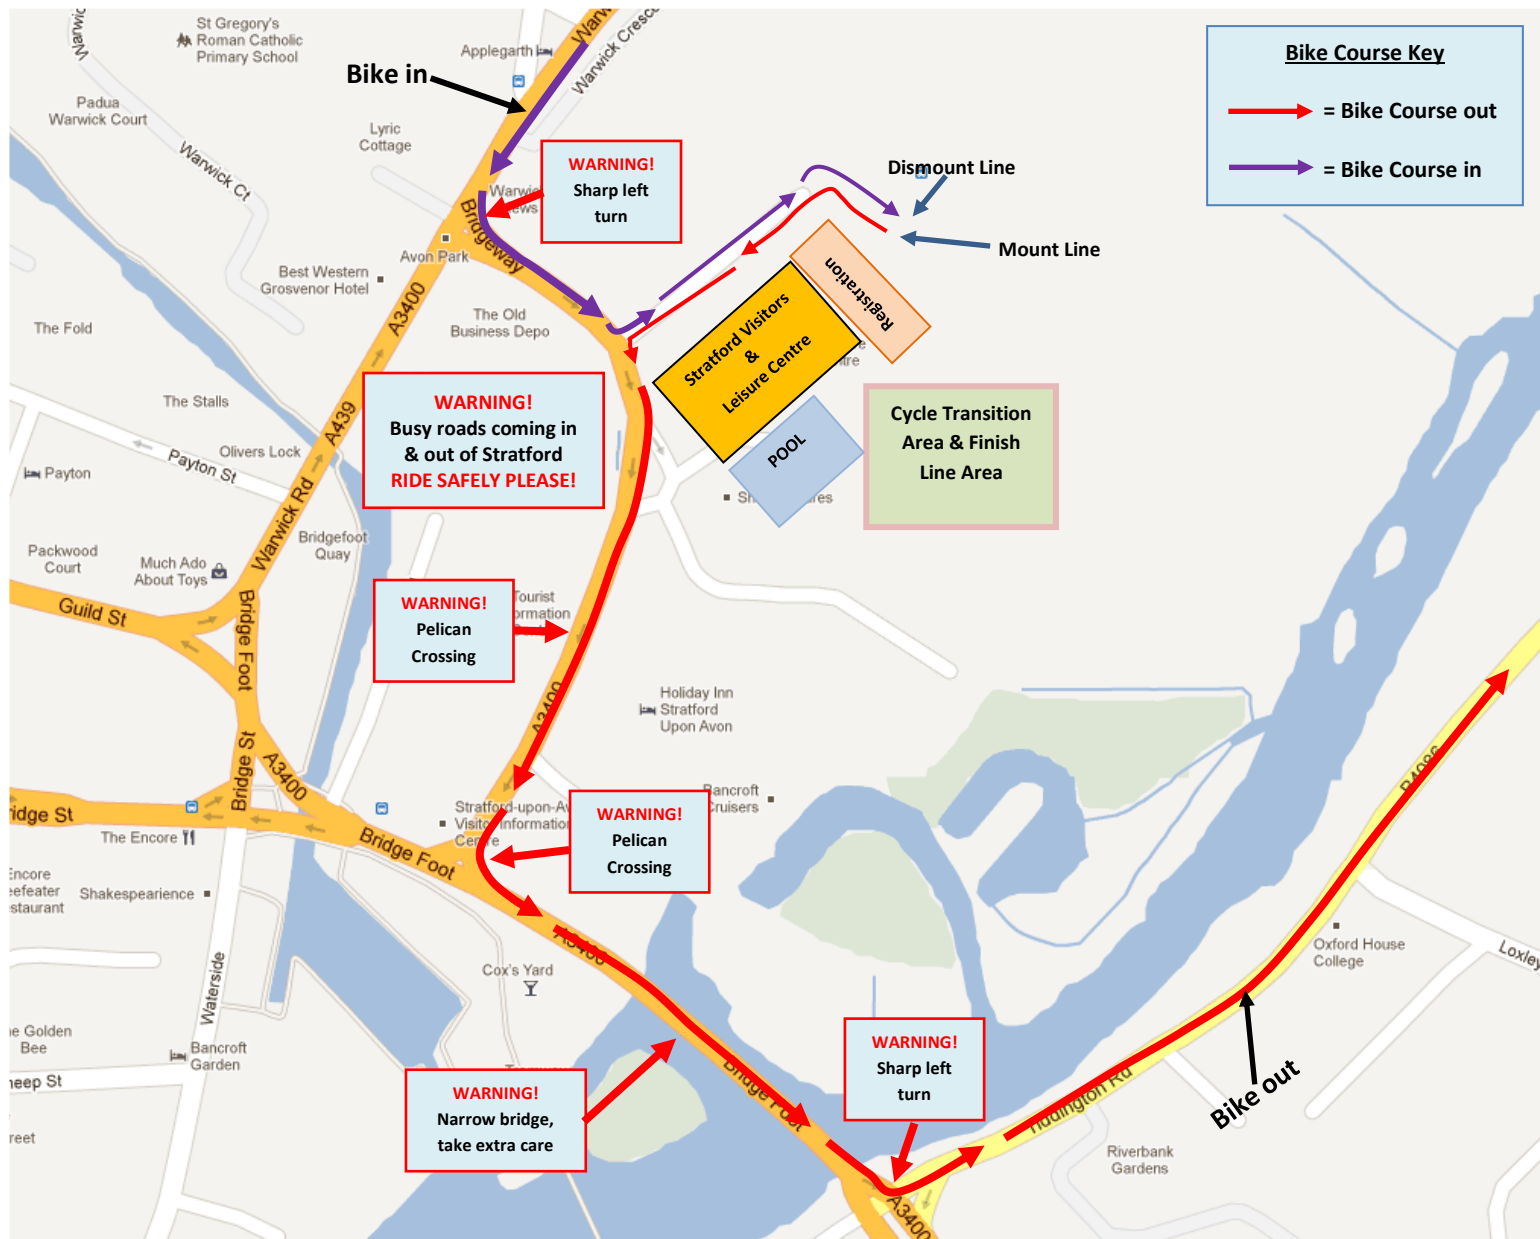

Warwickshire Triathlon

Start & finish area for the bike course

The beginning & the end of the Warwickshire Triathlon Bike Course information

- The bike course is an excellent ride through the Warwickshire countryside as well as being left turns all the way around the course, there is just a small busy part of the course in the town centre as you start & when you return
- **WARNING!** If you go through a **RED** light at any of the 3 Pelican Crossings you will be **DISQUALIFIED** from the race
- **REMEMBER** if you have to stop at any of the 3 Pelican Crossings you will get your time given back to you at the end of the race
- **REMEMBER** Ride safely and follow the highway code, your safety is paramount
- **WARNING!** Take extra care on left turns and cycling through the busy town area of Stratford