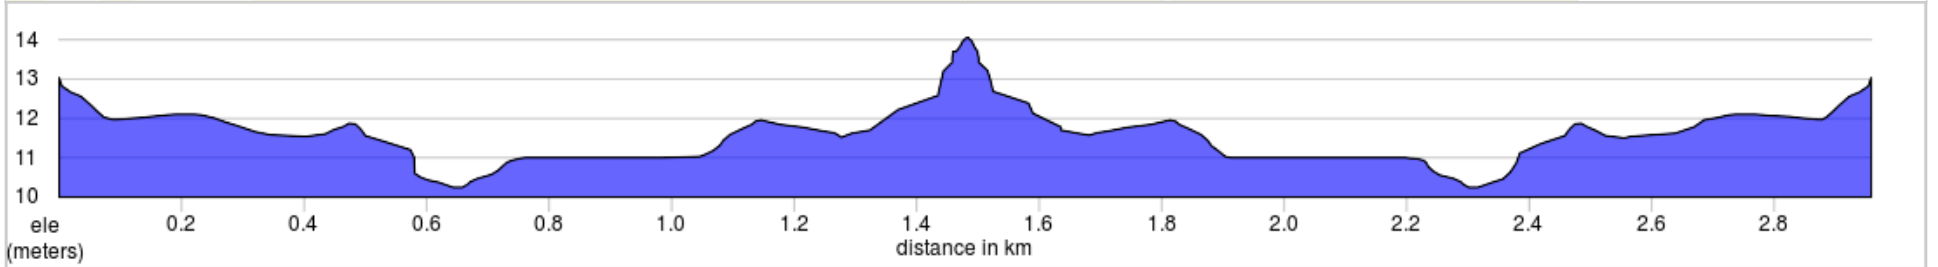

York Bike Course

3.0 km, + 9 / - 9 meters

York Bike Course

Num	Dist	Prev	Type	Note	Next
1.	0.0	0.0		Start of route	1.5
2.	1.5	1.5		Enter the roundabout	0.0
3.	1.5	0.0		Exit the roundabout	0.1
4.	1.6	0.1		Slight L onto Lakeside Way	1.3
5.	3.0	1.3		End of route	0.0

3.0 kilometers. +7/-7 meters