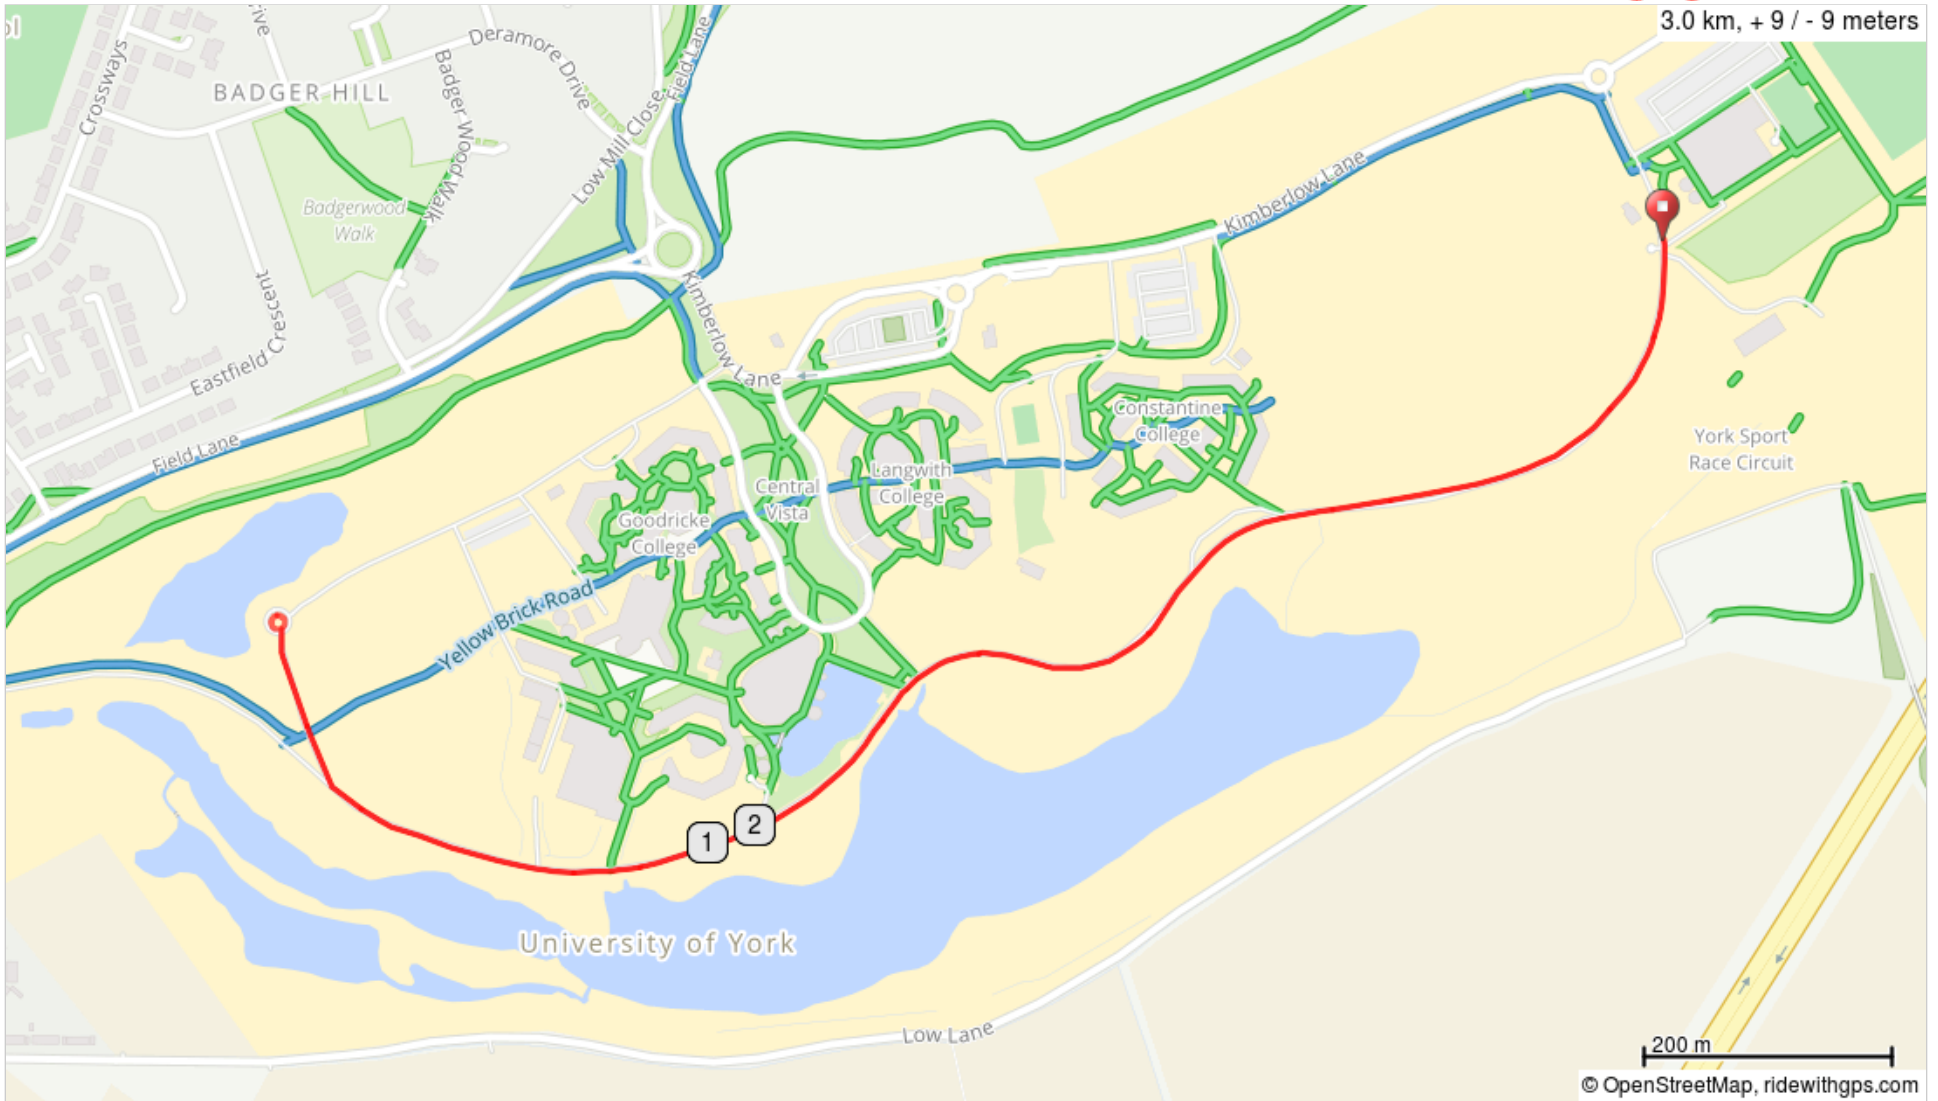

York Bike Course

3.0 km, + 9 / - 9 meters

York Bike Course

Num	Dist	Prev	Type	Note	Next
1.	0.0	0.0		Start of route	1.5
2.	1.5	1.5		Enter the roundabout	0.0
3.	1.5	0.0		Exit the roundabout	0.1
4.	1.6	0.1		Slight L onto Lakeside Way	1.3
5.	3.0	1.3		End of route	0.0

3.0 kilometers. +7/-7 meters